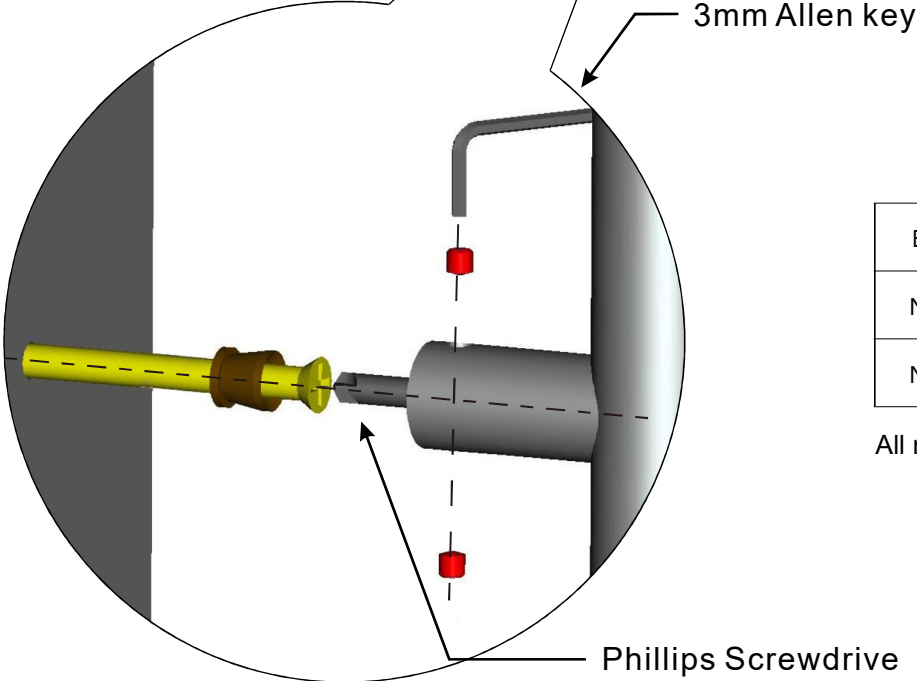

INSTRUCTION MANUAL

Assembled View (Back to Back)

Bolt Through Fix	Bar Length	CTC
N64.PDO90300.4	300	200
N64.PDO90500.4	500	300

All measurements are finished dimensions in MM.