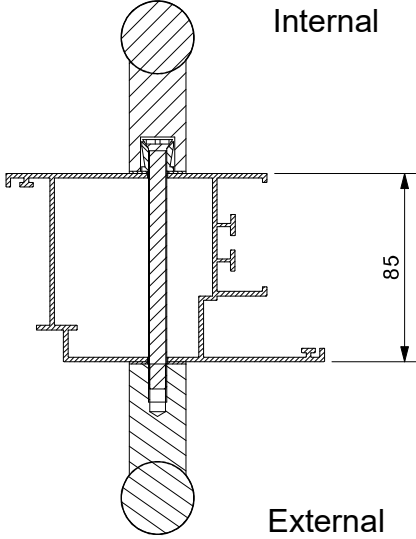

INSTRUCTION MANUAL

Assembled View (Back to Back)

Bolt Through Fix	Bar Length	CTC
N64.PDO90300.4	300	200
N64.PDO90500.4	500	300

All measurements are finished dimensions in MM.