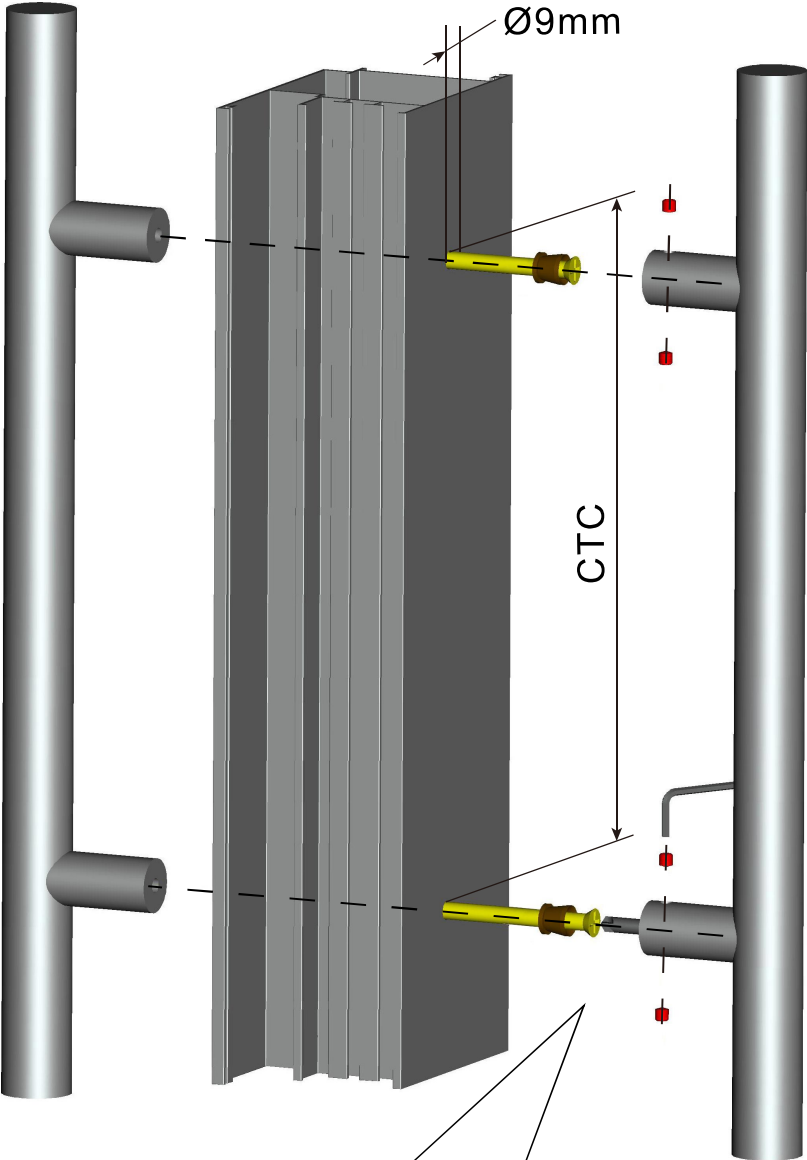

INSTRUCTION MANUAL

Assembled View (Back to Back)

Bolt Through Fix	Bar Length	CTC
N64.PDO90300.4	300	200
N64.PDO90500.4	500	300

All measurements are finished dimensions in MM.